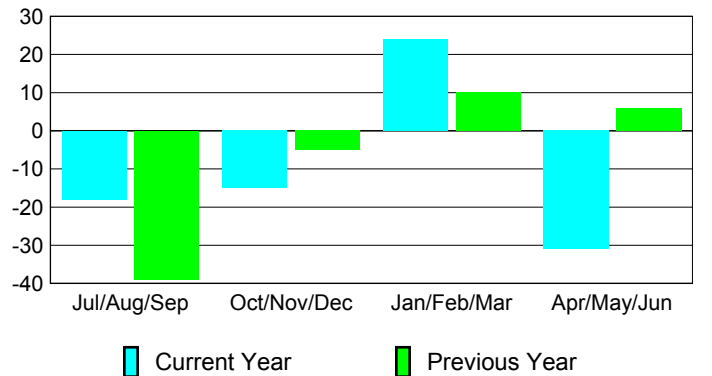

Gender Comparison 2009-2010

Male

Female