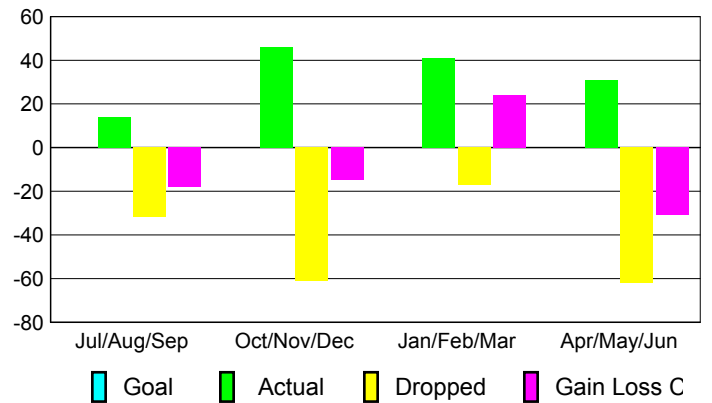

### YTD Status Quo Clubs 2009-2010

Status Quo Clubs Compared to Status Quo Members

## MEMBERSHIP

**Membership Results**  
2009-2010

**Membership**  
2008-2009

Month	Net Memb Goal	Actual New Memb	Actual Dropped Memb	Gain/Loss of Memb	Gain/Loss of Memb
Jul/Aug/Sep	0	14	-32	-18	-39
Oct/Nov/Dec	0	46	-61	-15	-5
Jan/Feb/Mar	0	41	-17	24	10
Apr/May/Jun	0	31	-62	-31	6
<b>Totals</b>	<b>0</b>	<b>132</b>	<b>-172</b>	<b>-40</b>	<b>-28</b>

### Membership Results 2009-2010

Goal, New, Dropped, Gain/Loss

### Comparison of Membership Gain/Loss

Current Year Compared to the Previous Year